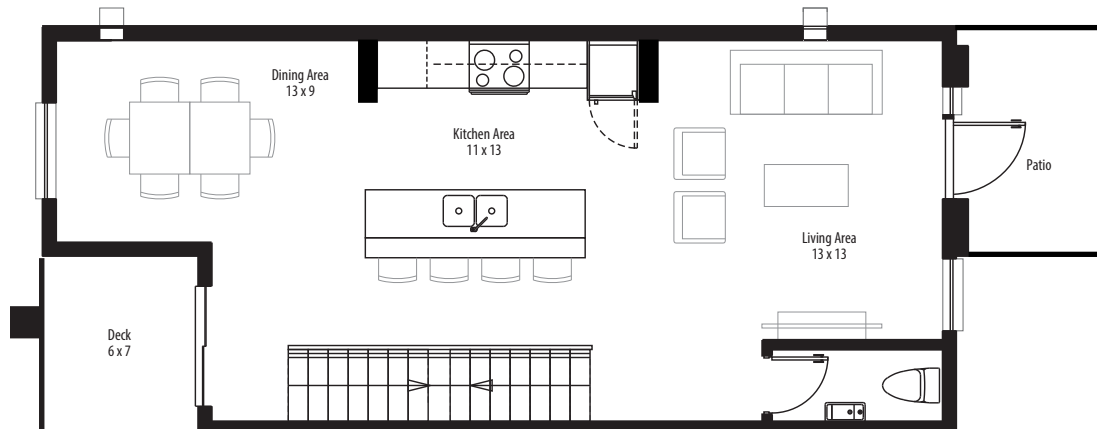

Second Floor