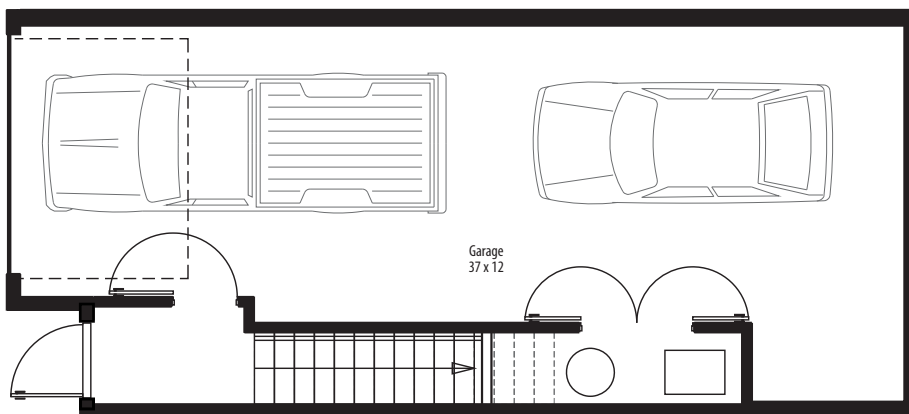

δ The Delta II

First Floor