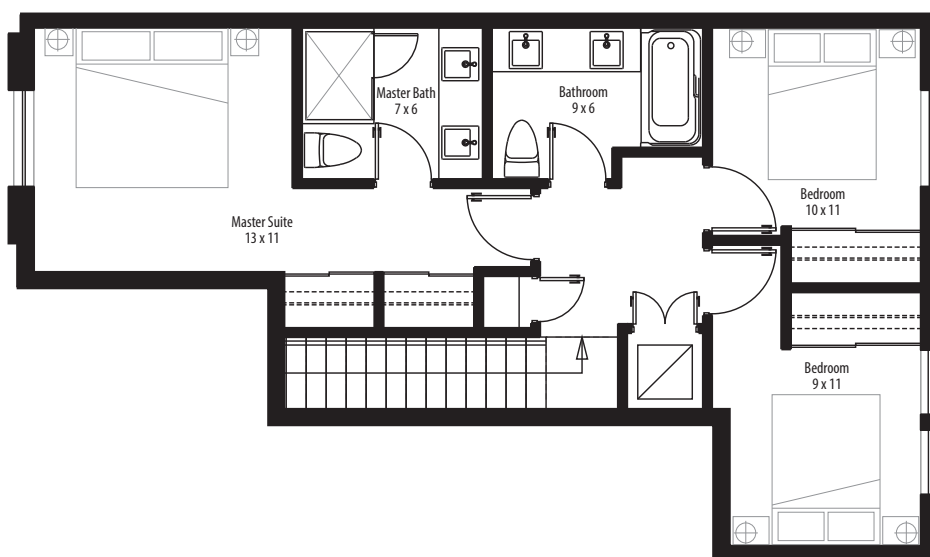

Third Floor

Liveable Area

First Floor:	115 SQ FT
Second Floor*:	635 SQ FT
Third Floor:	635 SQ FT
Total:	1,385 SQ FT

This is not an offering for sale. This can only be done with the submission of a Disclosure Statement
Dimensions and areas are approximate and are subject to change. The developer reserves the right to modify floorplans at any time.